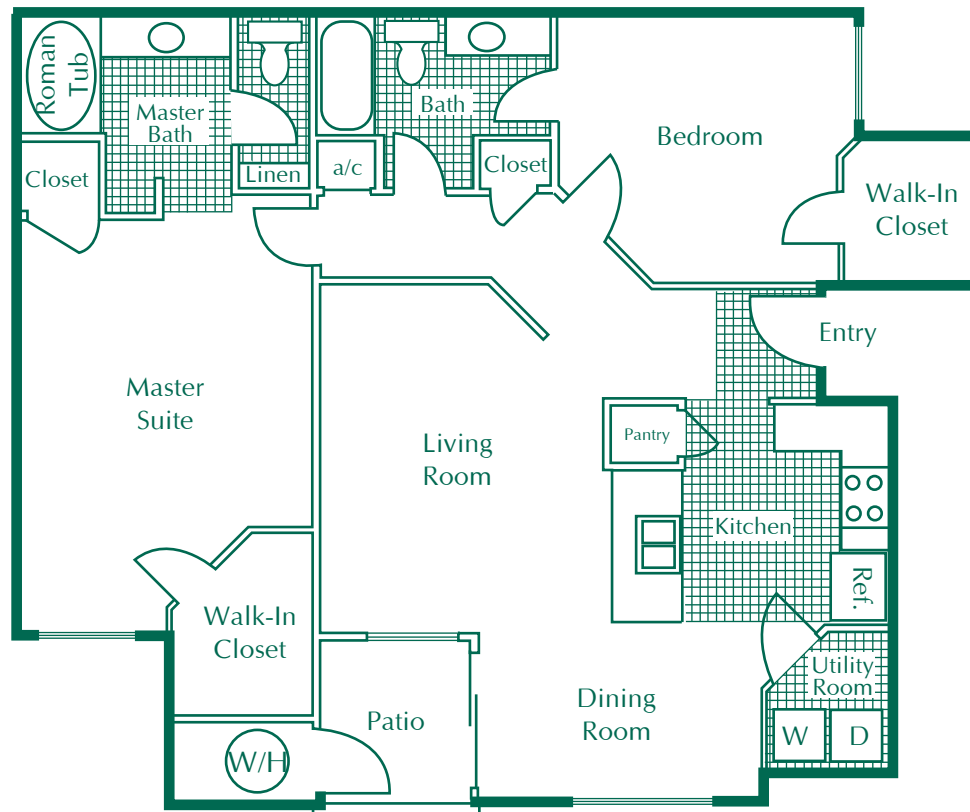

Spanish Ridge

2 Bedroom 2 Bath

1,261 Square Feet

Starting at \$920

INTERIOR FEATURES

- FULLY-APPOINTED KITCHEN WITH BREAKFAST BAR
- DECORATIVE TILE FOYER, KITCHEN AND BATHS
- BUILT-IN ENTERTAINMENT CENTER IN SELECT FLOOR PLANS
- 20' VAULTED CEILINGS IN SELECT FLOOR PLANS
- TRACK LIGHTING IN SELECT FLOOR PLANS
- FIREPLACE IN SELECT FLOOR PLANS
- DECORATIVE PLANT SHELVING
- FULL-SIZE WASHER AND DRYER
- SPACIOUS WALK-IN CLOSETS
- ROMAN TUB