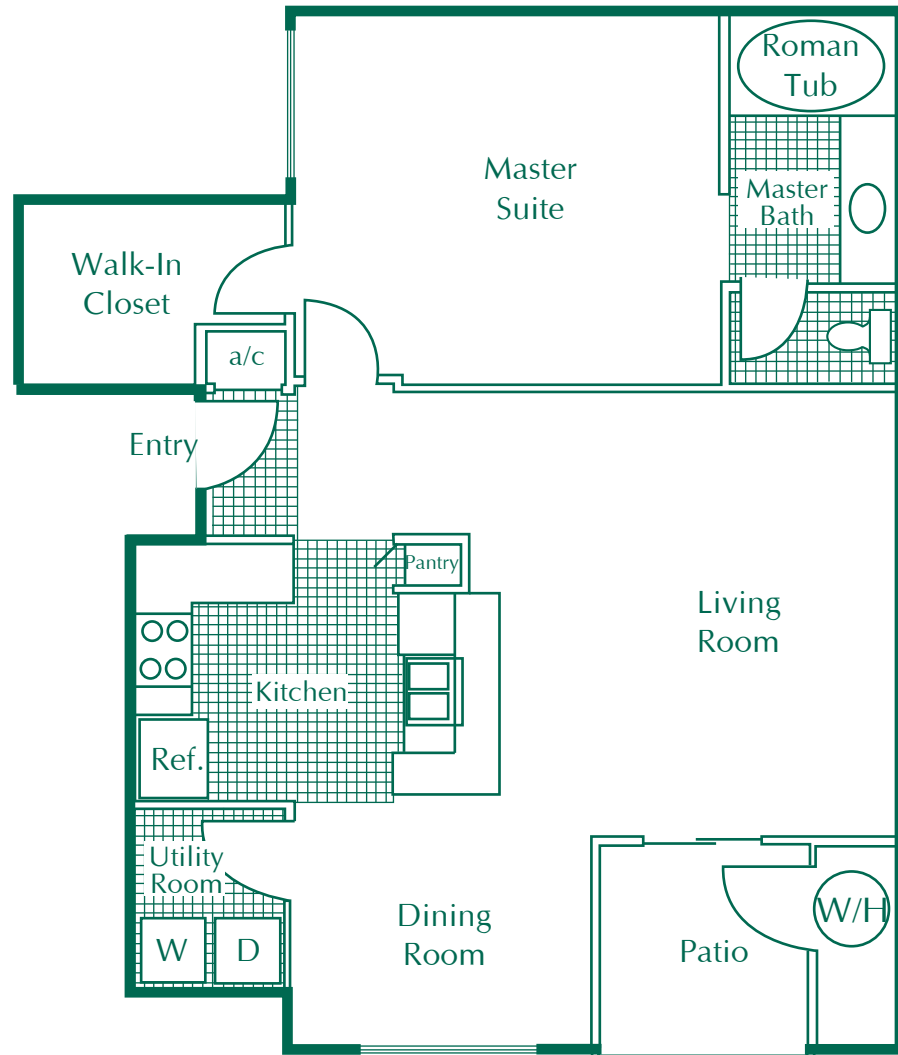

Spanish Ridge

1 Bedroom 1 Bath

915 Square Feet

Starting at $730

INTERIOR FEATURES

- FULLY-APPOINTED KITCHEN WITH BREAKFAST BAR
- DECORATIVE TILE FOYER, KITCHEN AND BATHS
- BUILT-IN ENTERTAINMENT CENTER IN SELECT FLOOR PLANS
- 20' VAULTED CEILINGS IN SELECT FLOOR PLANS
- TRACK LIGHTING IN SELECT FLOOR PLANS
- FIREPLACE IN SELECT FLOOR PLANS
- DECORATIVE PLANT SHELVING
- FULL-SIZE WASHER AND DRYER
- SPACIOUS WALK-IN CLOSETS
- ROMAN TUB

RECREATIONAL FEATURES

- INDOOR RACQUETBALL COURT
- TWO REFRESHING POOLS AND SPAS
- TWO FULLY-EQUIPPED FITNESS CENTERS
- LIGHTED TENNIS COURTS
- AUTOMATED GATE ACCESS

MON-SUN: 8AM-6PM

PRICES SUBJECT TO CHANGE WITHOUT NOTICE

SPANISH RIDGE
7340 WEST RUSSELL ROAD
LAS VEGAS, NV 89113

PHONE: 702.873.8122
FAX: 702.873.8158

WWW.SPANISHRIDGEAPARTMENTS.COM