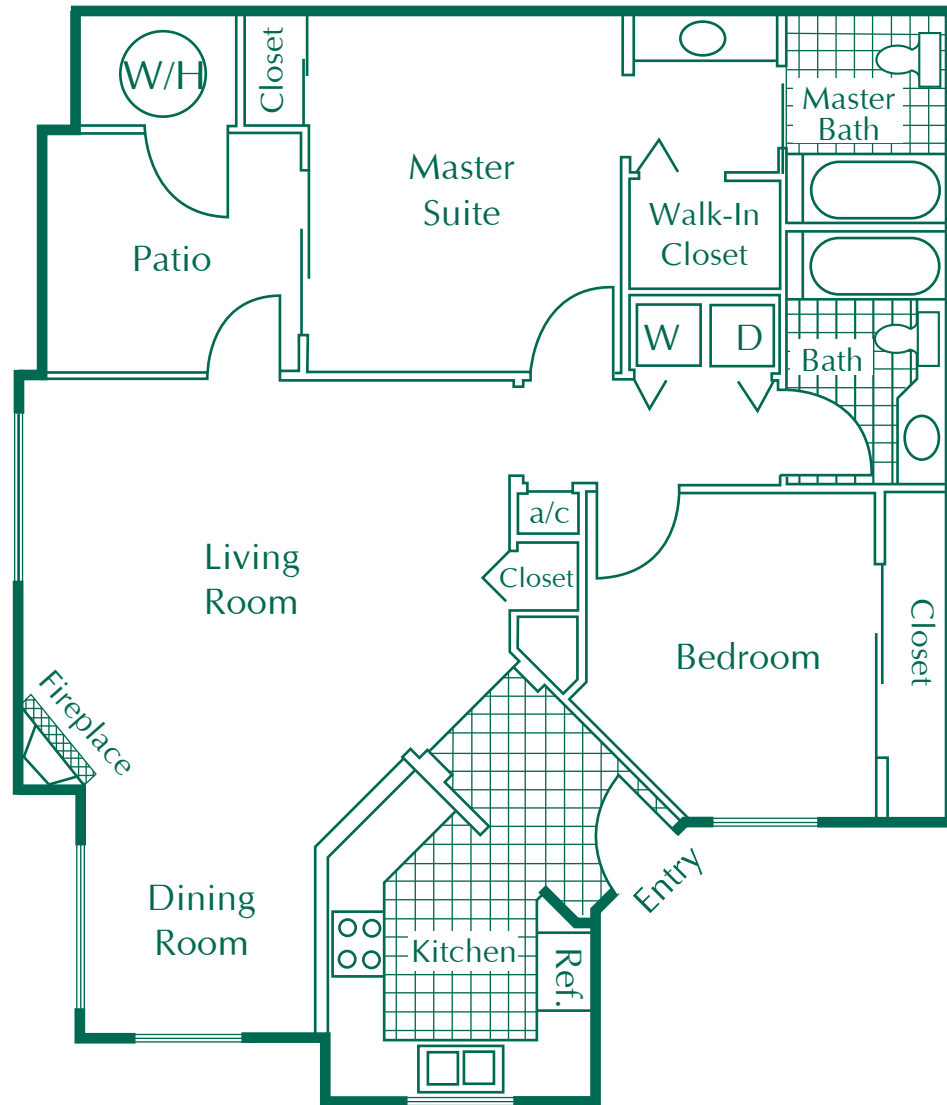

Spanish Ridge

**2 Bedroom 2 Bath
with fireplace**

1,041 Square Feet

Starting at $850

INTERIOR FEATURES

- FULLY-APPOINTED KITCHEN WITH BREAKFAST BAR
- DECORATIVE TILE FOYER, KITCHEN AND BATHS
- BUILT-IN ENTERTAINMENT CENTER IN SELECT FLOOR PLANS
- 20' VAULTED CEILINGS IN SELECT FLOOR PLANS
- TRACK LIGHTING IN SELECT FLOOR PLANS
- FIREPLACE IN SELECT FLOOR PLANS
- DECORATIVE PLANT SHELVING
- FULL-SIZE WASHER AND DRYER
- SPACIOUS WALK-IN CLOSETS
- ROMAN TUB

RECREATIONAL FEATURES

- **INDOOR RACQUETBALL COURT**
- TWO REFRESHING POOLS AND SPAS
- TWO FULLY-EQUIPPED FITNESS CENTERS
- LIGHTED TENNIS COURTS
- AUTOMATED GATE ACCESS

**MON-FRI: 8AM-6PM
SAT-SUN: 8AM-5PM**

PRICES SUBJECT TO CHANGE WITHOUT NOTICE

SPANISH RIDGE
7340 WEST RUSSELL ROAD
LAS VEGAS, NV 89113

**PHONE: 702.873.8122
FAX: 702.873.8158**

WWW.SPANISHRIDGEAPARTMENTS.COM