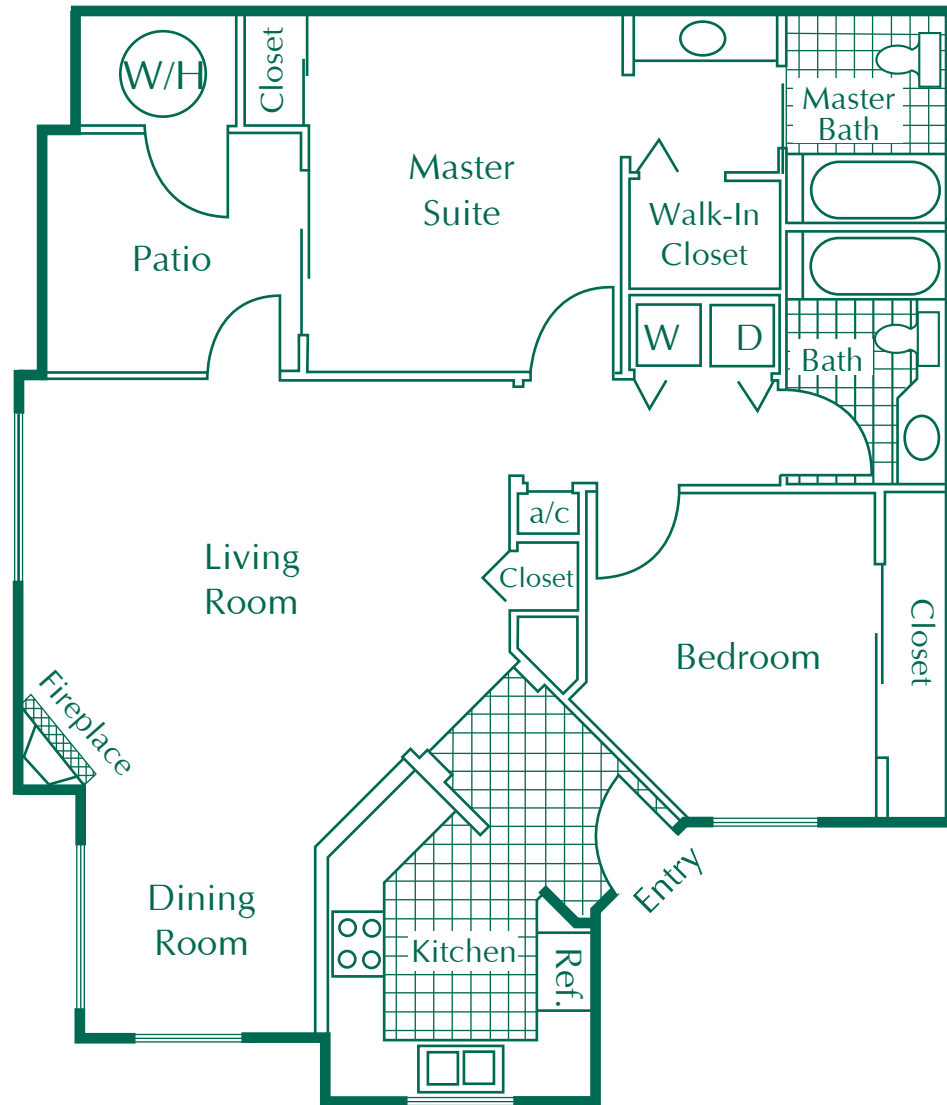

Spanish Ridge

**2 Bedroom 2 Bath
with fireplace**

1,041 Square Feet

Starting at $975

INTERIOR FEATURES

- FULLY-APPOINTED KITCHEN WITH BREAKFAST BAR
- DECORATIVE TILE FOYER, KITCHEN AND BATHS
- BUILT-IN ENTERTAINMENT CENTER IN SELECT FLOOR PLANS
- 20' VAULTED CEILINGS IN SELECT FLOOR PLANS
- TRACK LIGHTING IN SELECT FLOOR PLANS
- FIREPLACE IN SELECT FLOOR PLANS
- DECORATIVE PLANT SHELVING
- FULL-SIZE WASHER AND DRYER
- SPACIOUS WALK-IN CLOSETS
- ROMAN TUB

RECREATIONAL FEATURES

- **INDOOR RACQUETBALL COURT**
- TWO REFRESHING POOLS AND SPAS
- TWO FULLY-EQUIPPED FITNESS CENTERS
- LIGHTED TENNIS COURTS
- AUTOMATED GATE ACCESS

**MON-FRI: 8AM-6PM
SAT-SUN: 8AM-5PM**

PRICES SUBJECT TO CHANGE WITHOUT NOTICE

SPANISH RIDGE
7340 WEST RUSSELL ROAD
LAS VEGAS, NV 89113

**PHONE: 702.873.8122
FAX: 702.873.8158**

WWW.SPANISHRIDGEAPARTMENTS.COM