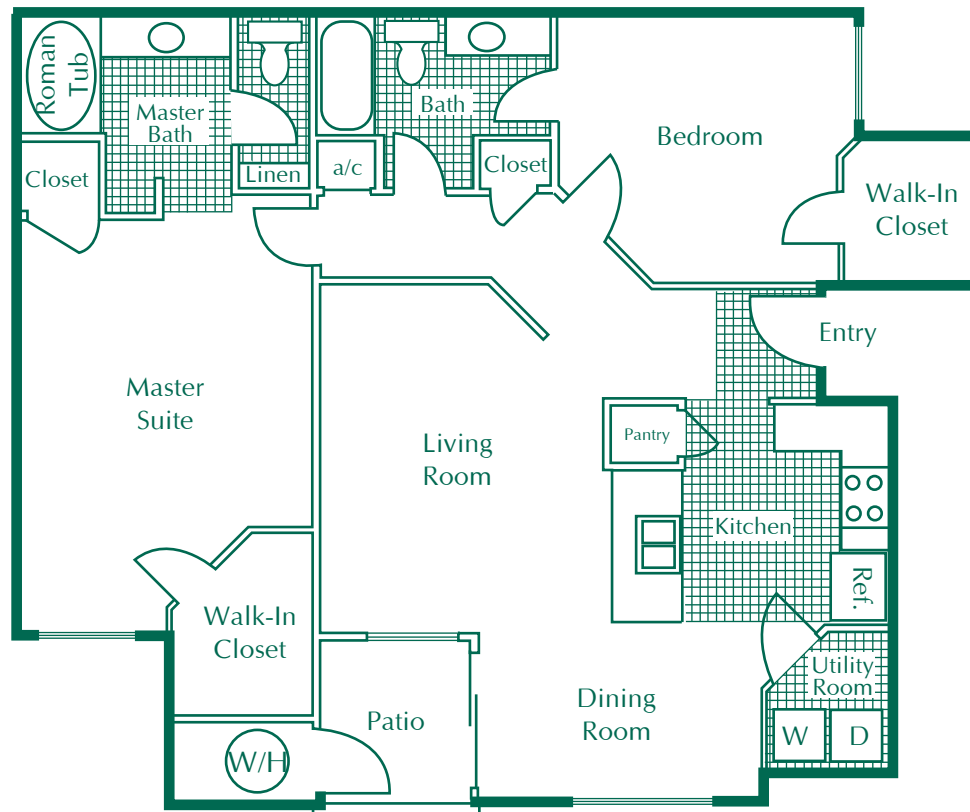

Spanish Ridge

2 Bedroom 2 Bath

1,261 Square Feet

Starting at \$1,050

INTERIOR FEATURES

- FULLY-APPOINTED KITCHEN WITH BREAKFAST BAR
- DECORATIVE TILE FOYER, KITCHEN AND BATHS
- BUILT-IN ENTERTAINMENT CENTER IN SELECT FLOOR PLANS
- 20' VAULTED CEILINGS IN SELECT FLOOR PLANS
- TRACK LIGHTING IN SELECT FLOOR PLANS
- FIREPLACE IN SELECT FLOOR PLANS
- DECORATIVE PLANT SHELVING
- FULL-SIZE WASHER AND DRYER
- SPACIOUS WALK-IN CLOSETS
- ROMAN TUB