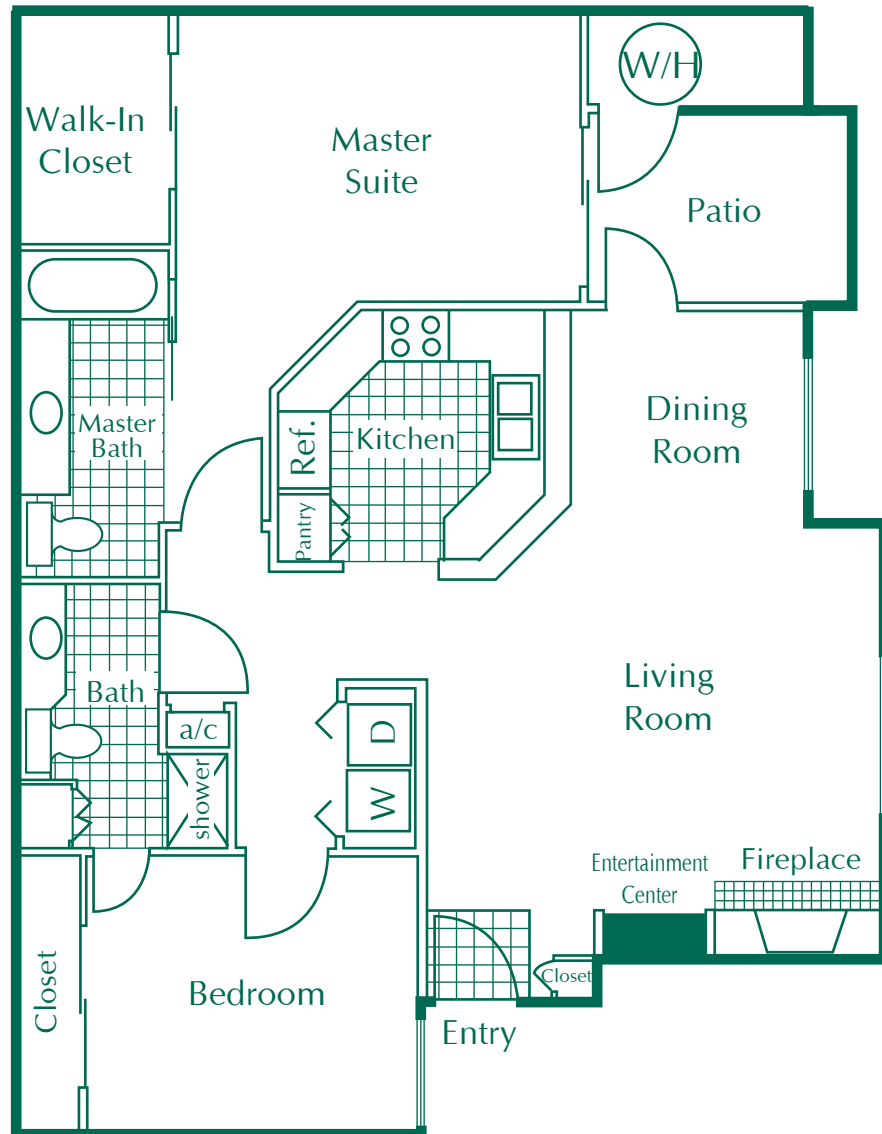

Spanish Ridge

**2 Bedroom 2 Bath
with fireplace**

1,118 Square Feet

Starting at $880

INTERIOR FEATURES

- FULLY-APPOINTED KITCHEN WITH BREAKFAST BAR
- DECORATIVE TILE FOYER, KITCHEN AND BATHS
- BUILT-IN ENTERTAINMENT CENTER IN SELECT FLOOR PLANS
- 20' VAULTED CEILINGS IN SELECT FLOOR PLANS
- TRACK LIGHTING IN SELECT FLOOR PLANS
- FIREPLACE IN SELECT FLOOR PLANS
- DECORATIVE PLANT SHELVING
- FULL-SIZE WASHER AND DRYER
- SPACIOUS WALK-IN CLOSETS
- ROMAN TUB

RECREATIONAL FEATURES

- **INDOOR RACQUETBALL COURT**
- TWO REFRESHING POOLS AND SPAS
- TWO FULLY-EQUIPPED FITNESS CENTERS
- LIGHTED TENNIS COURTS
- AUTOMATED GATE ACCESS

PRICES SUBJECT TO CHANGE WITHOUT NOTICE

**MON-FRI: 8AM-6PM
SAT-SUN: 8AM-5PM**

SPANISH RIDGE
7340 WEST RUSSELL ROAD
LAS VEGAS, NV 89113

**PHONE: 702.873.8122
FAX: 702.873.8158**

WWW.SPANISHRIDGEAPARTMENTS.COM