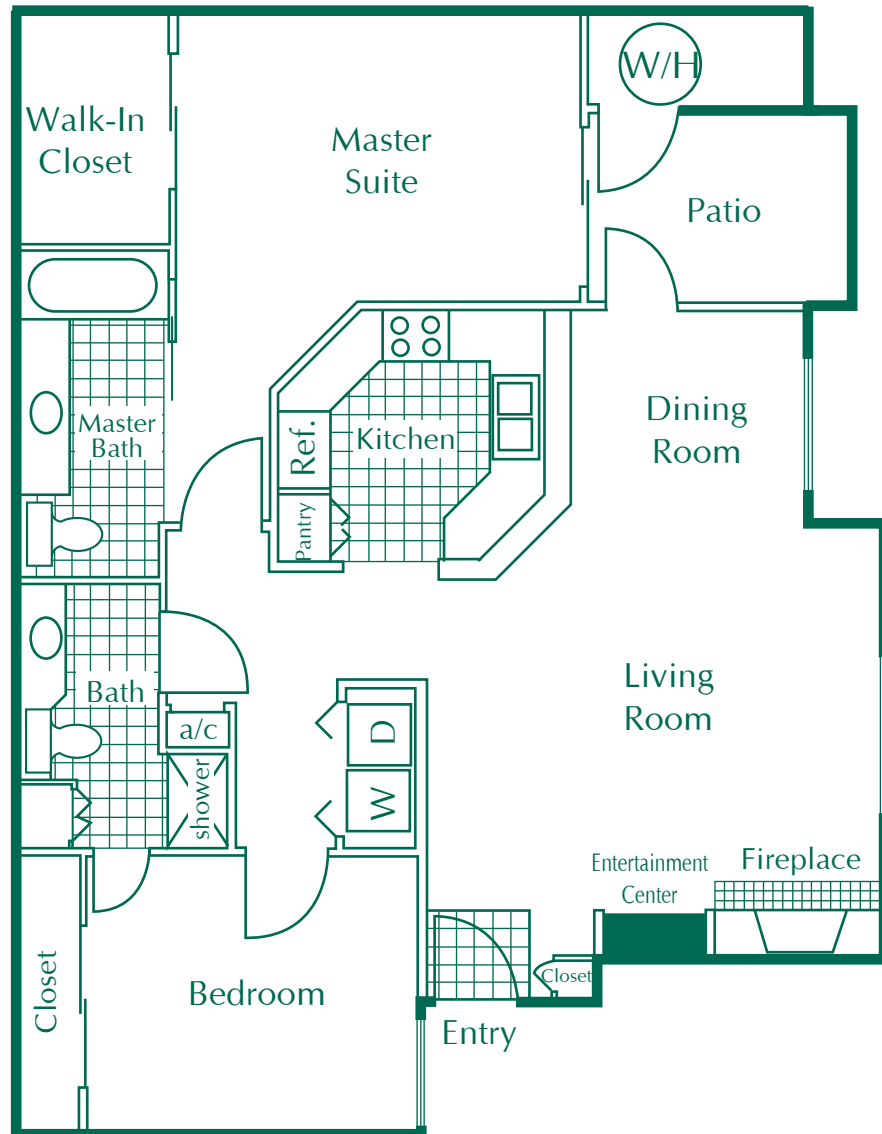

Spanish Ridge

**2 Bedroom 2 Bath
with fireplace**

1,118 Square Feet

Starting at $985

INTERIOR FEATURES

- FULLY-APPOINTED KITCHEN WITH BREAKFAST BAR
- DECORATIVE TILE FOYER, KITCHEN AND BATHS
- BUILT-IN ENTERTAINMENT CENTER IN SELECT FLOOR PLANS
- 20' VAULTED CEILINGS IN SELECT FLOOR PLANS
- TRACK LIGHTING IN SELECT FLOOR PLANS
- FIREPLACE IN SELECT FLOOR PLANS
- DECORATIVE PLANT SHELVING
- FULL-SIZE WASHER AND DRYER
- SPACIOUS WALK-IN CLOSETS
- ROMAN TUB

RECREATIONAL FEATURES

- **INDOOR RACQUETBALL COURT**
- TWO REFRESHING POOLS AND SPAS
- TWO FULLY-EQUIPPED FITNESS CENTERS
- LIGHTED TENNIS COURTS
- AUTOMATED GATE ACCESS

**MON-FRI: 8AM-6PM
SAT-SUN: 8AM-5PM**

PRICES SUBJECT TO CHANGE WITHOUT NOTICE

SPANISH RIDGE
7340 WEST RUSSELL ROAD
LAS VEGAS, NV 89113

**PHONE: 702.873.8122
FAX: 702.873.8158**

WWW.SPANISHRIDGEAPARTMENTS.COM